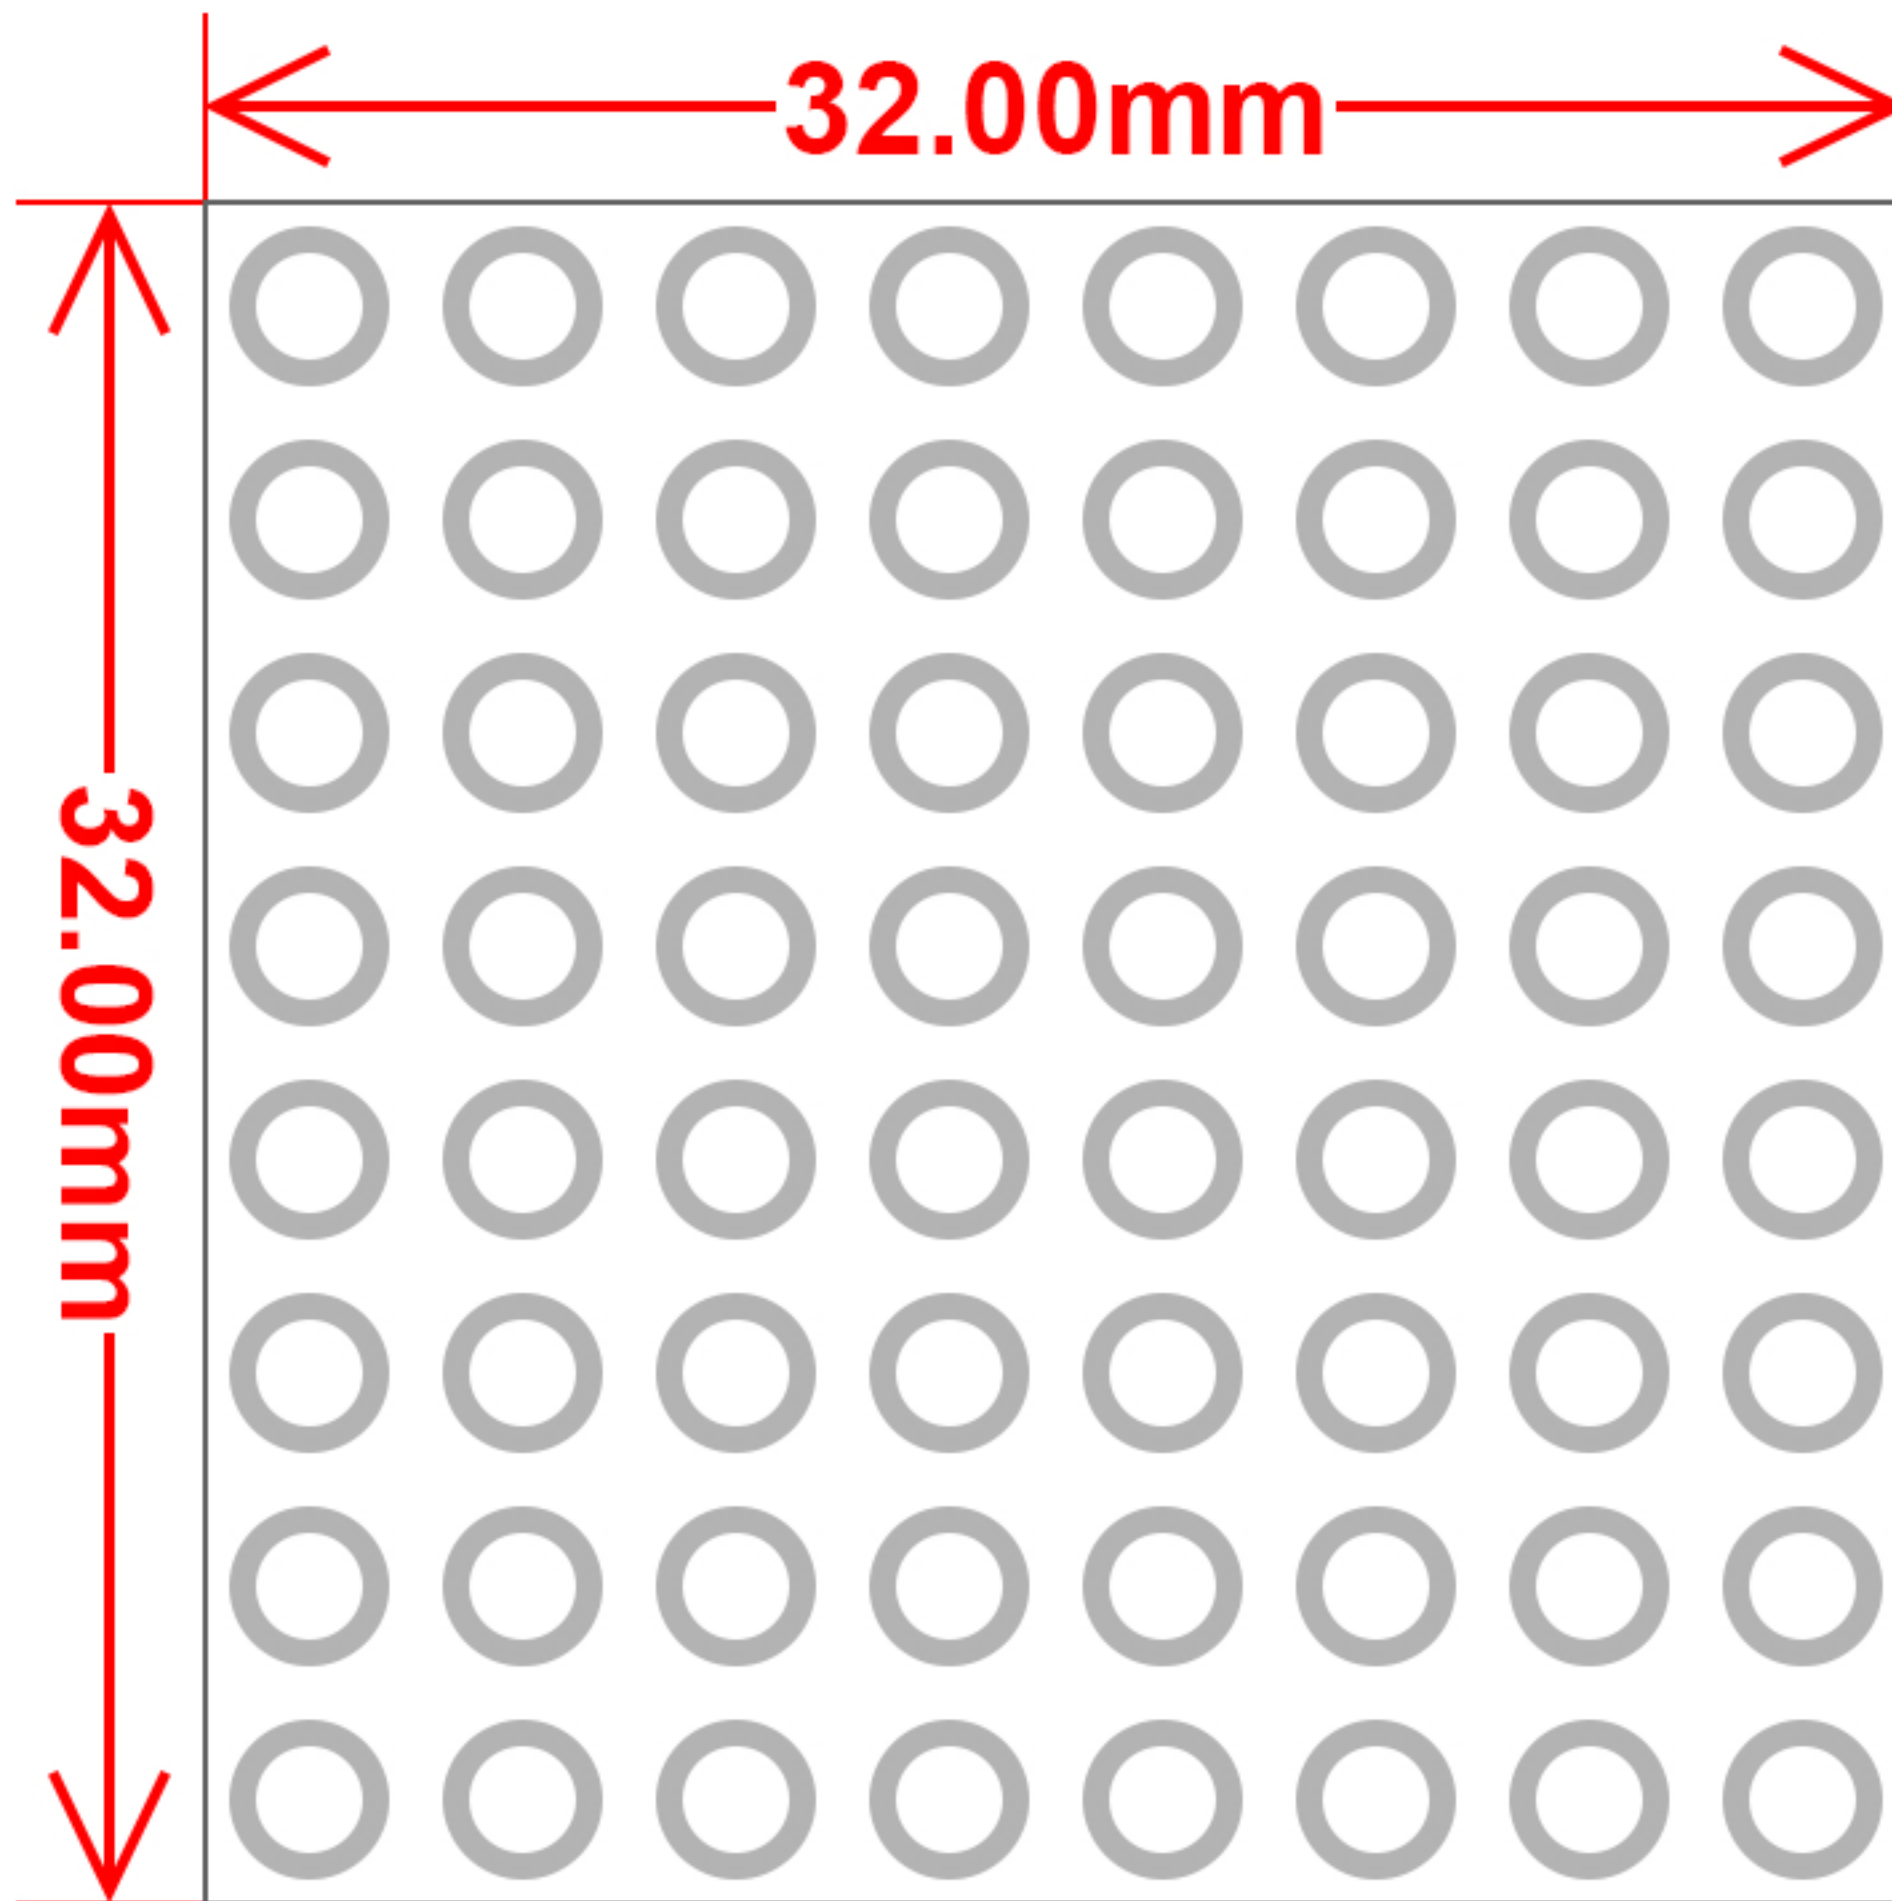

Matrix LED 8x8 module.
32x32mm. Driver - MAX7219/7221

8 x 8 pcs
D=3mm